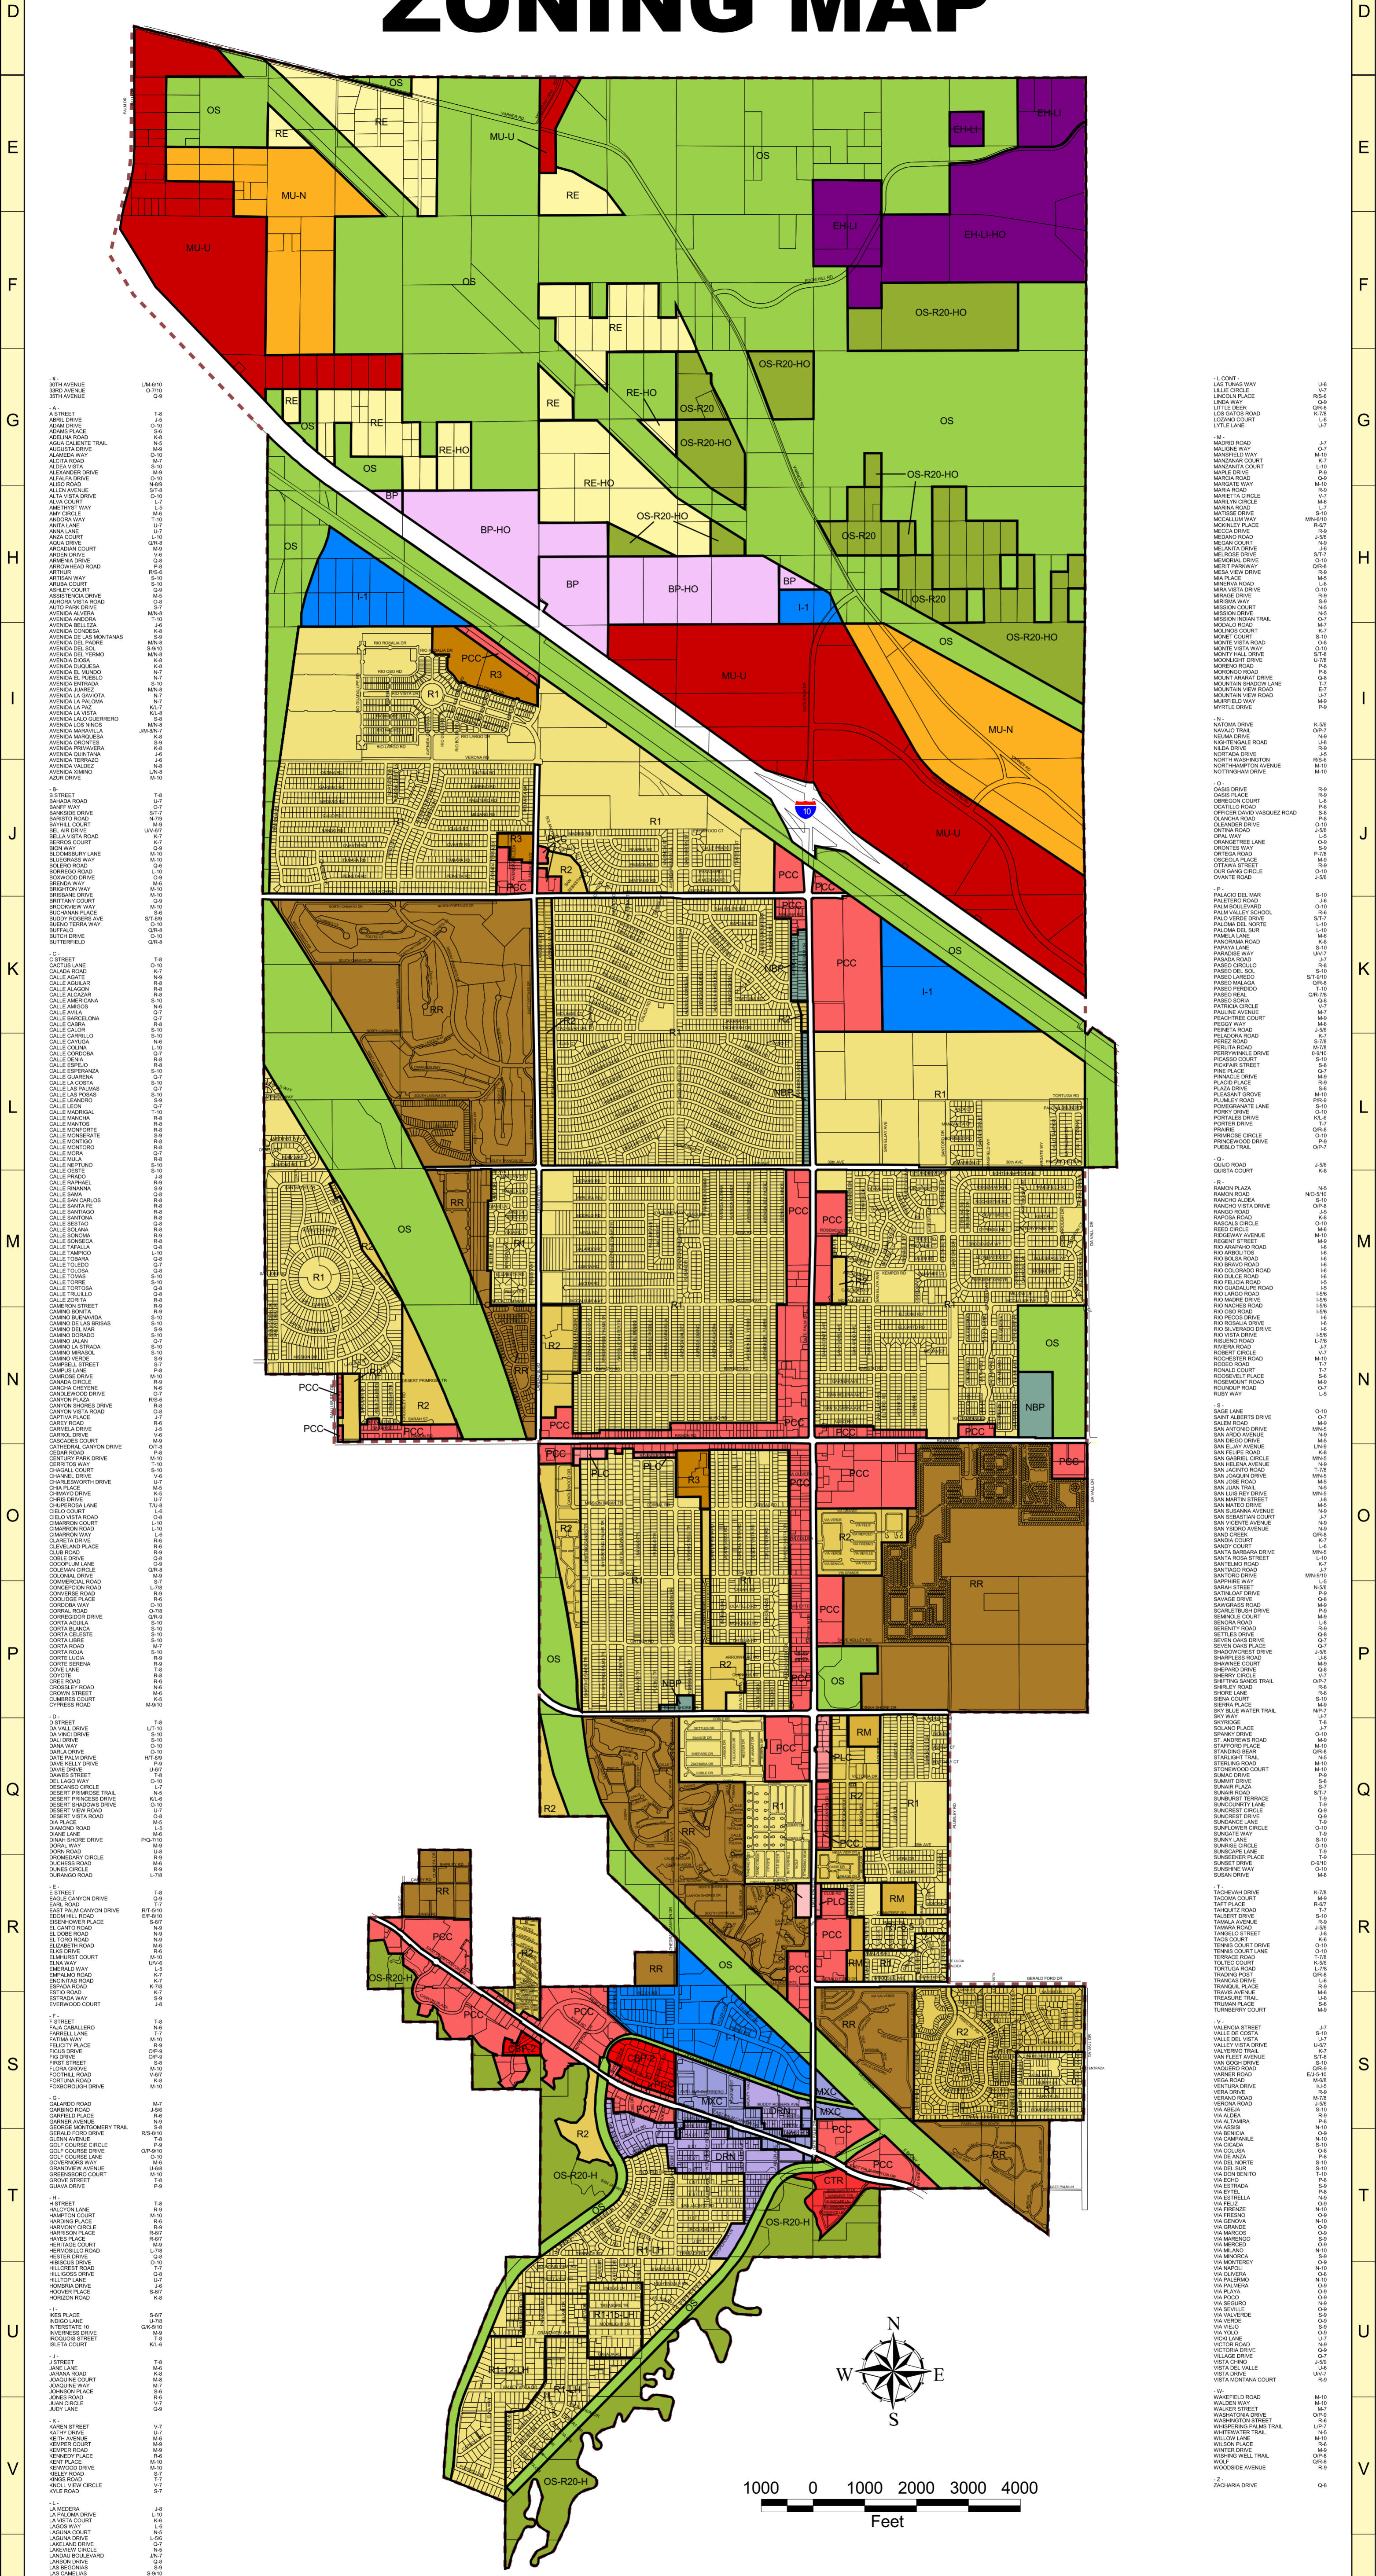

City of Cathedral City ZONING MAP

4	5	6	7	8	9	10	11
D							
E							
F							
G							
H							
I							
J							
K							
L							
M							
N							
O							
P							
Q							
R							
S							
T							
U							
V							

Cathedral City
GEOGRAPHIC INFORMATION SYSTEMS
City

© Copyright 2010
City of Cathedral City

Legend

RE Residential Estate	PPO Planned Professional Office	DRN Downtown Residential Neighborhood	OS Open Space
R1 Single Family Residential	PLC Planned Limited Commercial	MIXC Mixed Use Commercial	OS-R Open Space Residential
R2 Multiple Family Residential	PCC Planned Community Commercial	MU-U Mixed Use - Urban	H Hillside Overlay
RM Multiple Family Residential	CTR Commercial Tourist & Recreation	MU-N Mixed Use - Neighborhood	LH Limited Height Overlay
R3 Multiple Family Residential	CBP-2 Commercial Business Park	L-1 Light Industrial	
RR Resort Residential	NBP Neighborhood Business Park	EHL-L Edom Hill Light Industrial	
	BP Business Park		

Cathedral City
The Spirit of the Desert

Revised: December 1, 2010