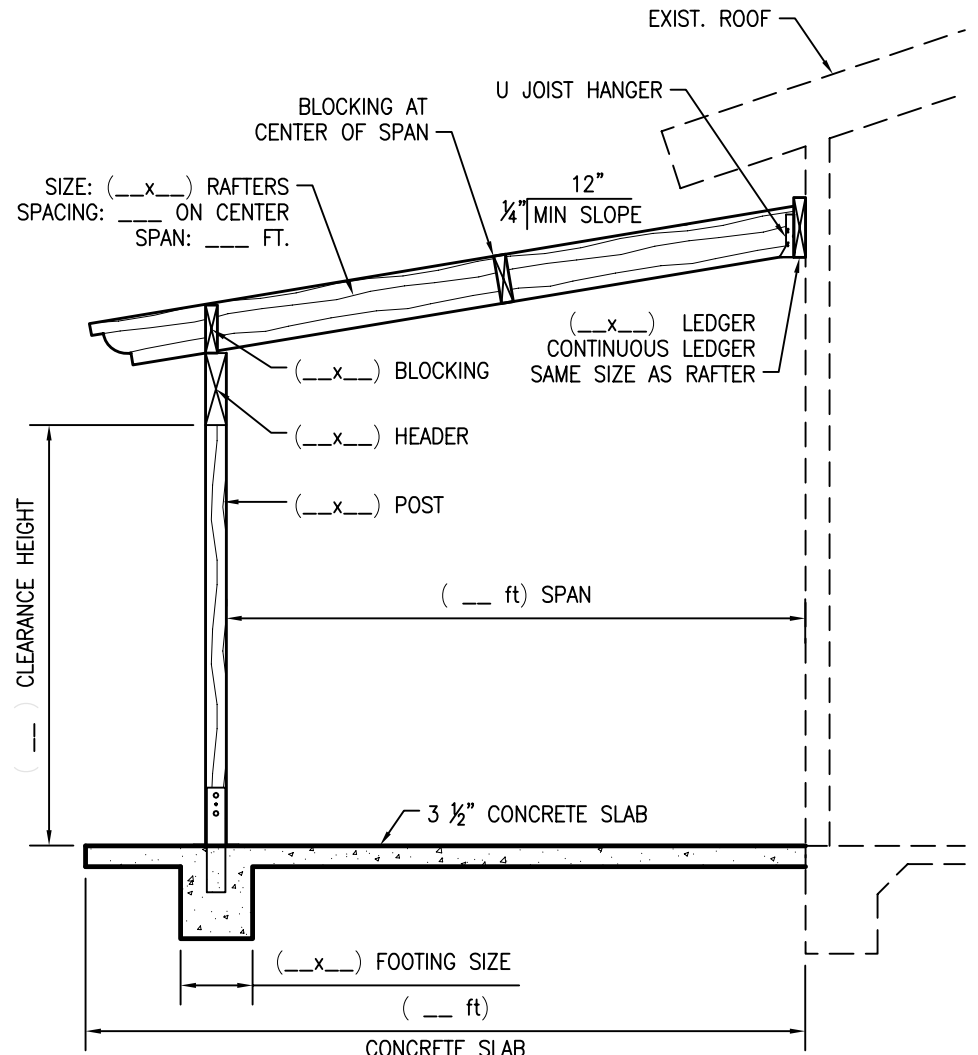

FRONT VIEW

SIDE VIEW

City of Cathedral City
68-700 Avenida Lalo Guerrero
Cathedral City, Ca. 92234
Ph. (760) 770-0340

PATIO COVER WORKSHEET

BUILDING DEPARTMENT

| | |
|-------------|---------------|
| Scale: | N.T.S. |
| Date: | MARCH 2006 |
| Sheet: | 1 of 1 Sheets |
| Drawn By: | KSL |
| Checked By: | DS/MO |